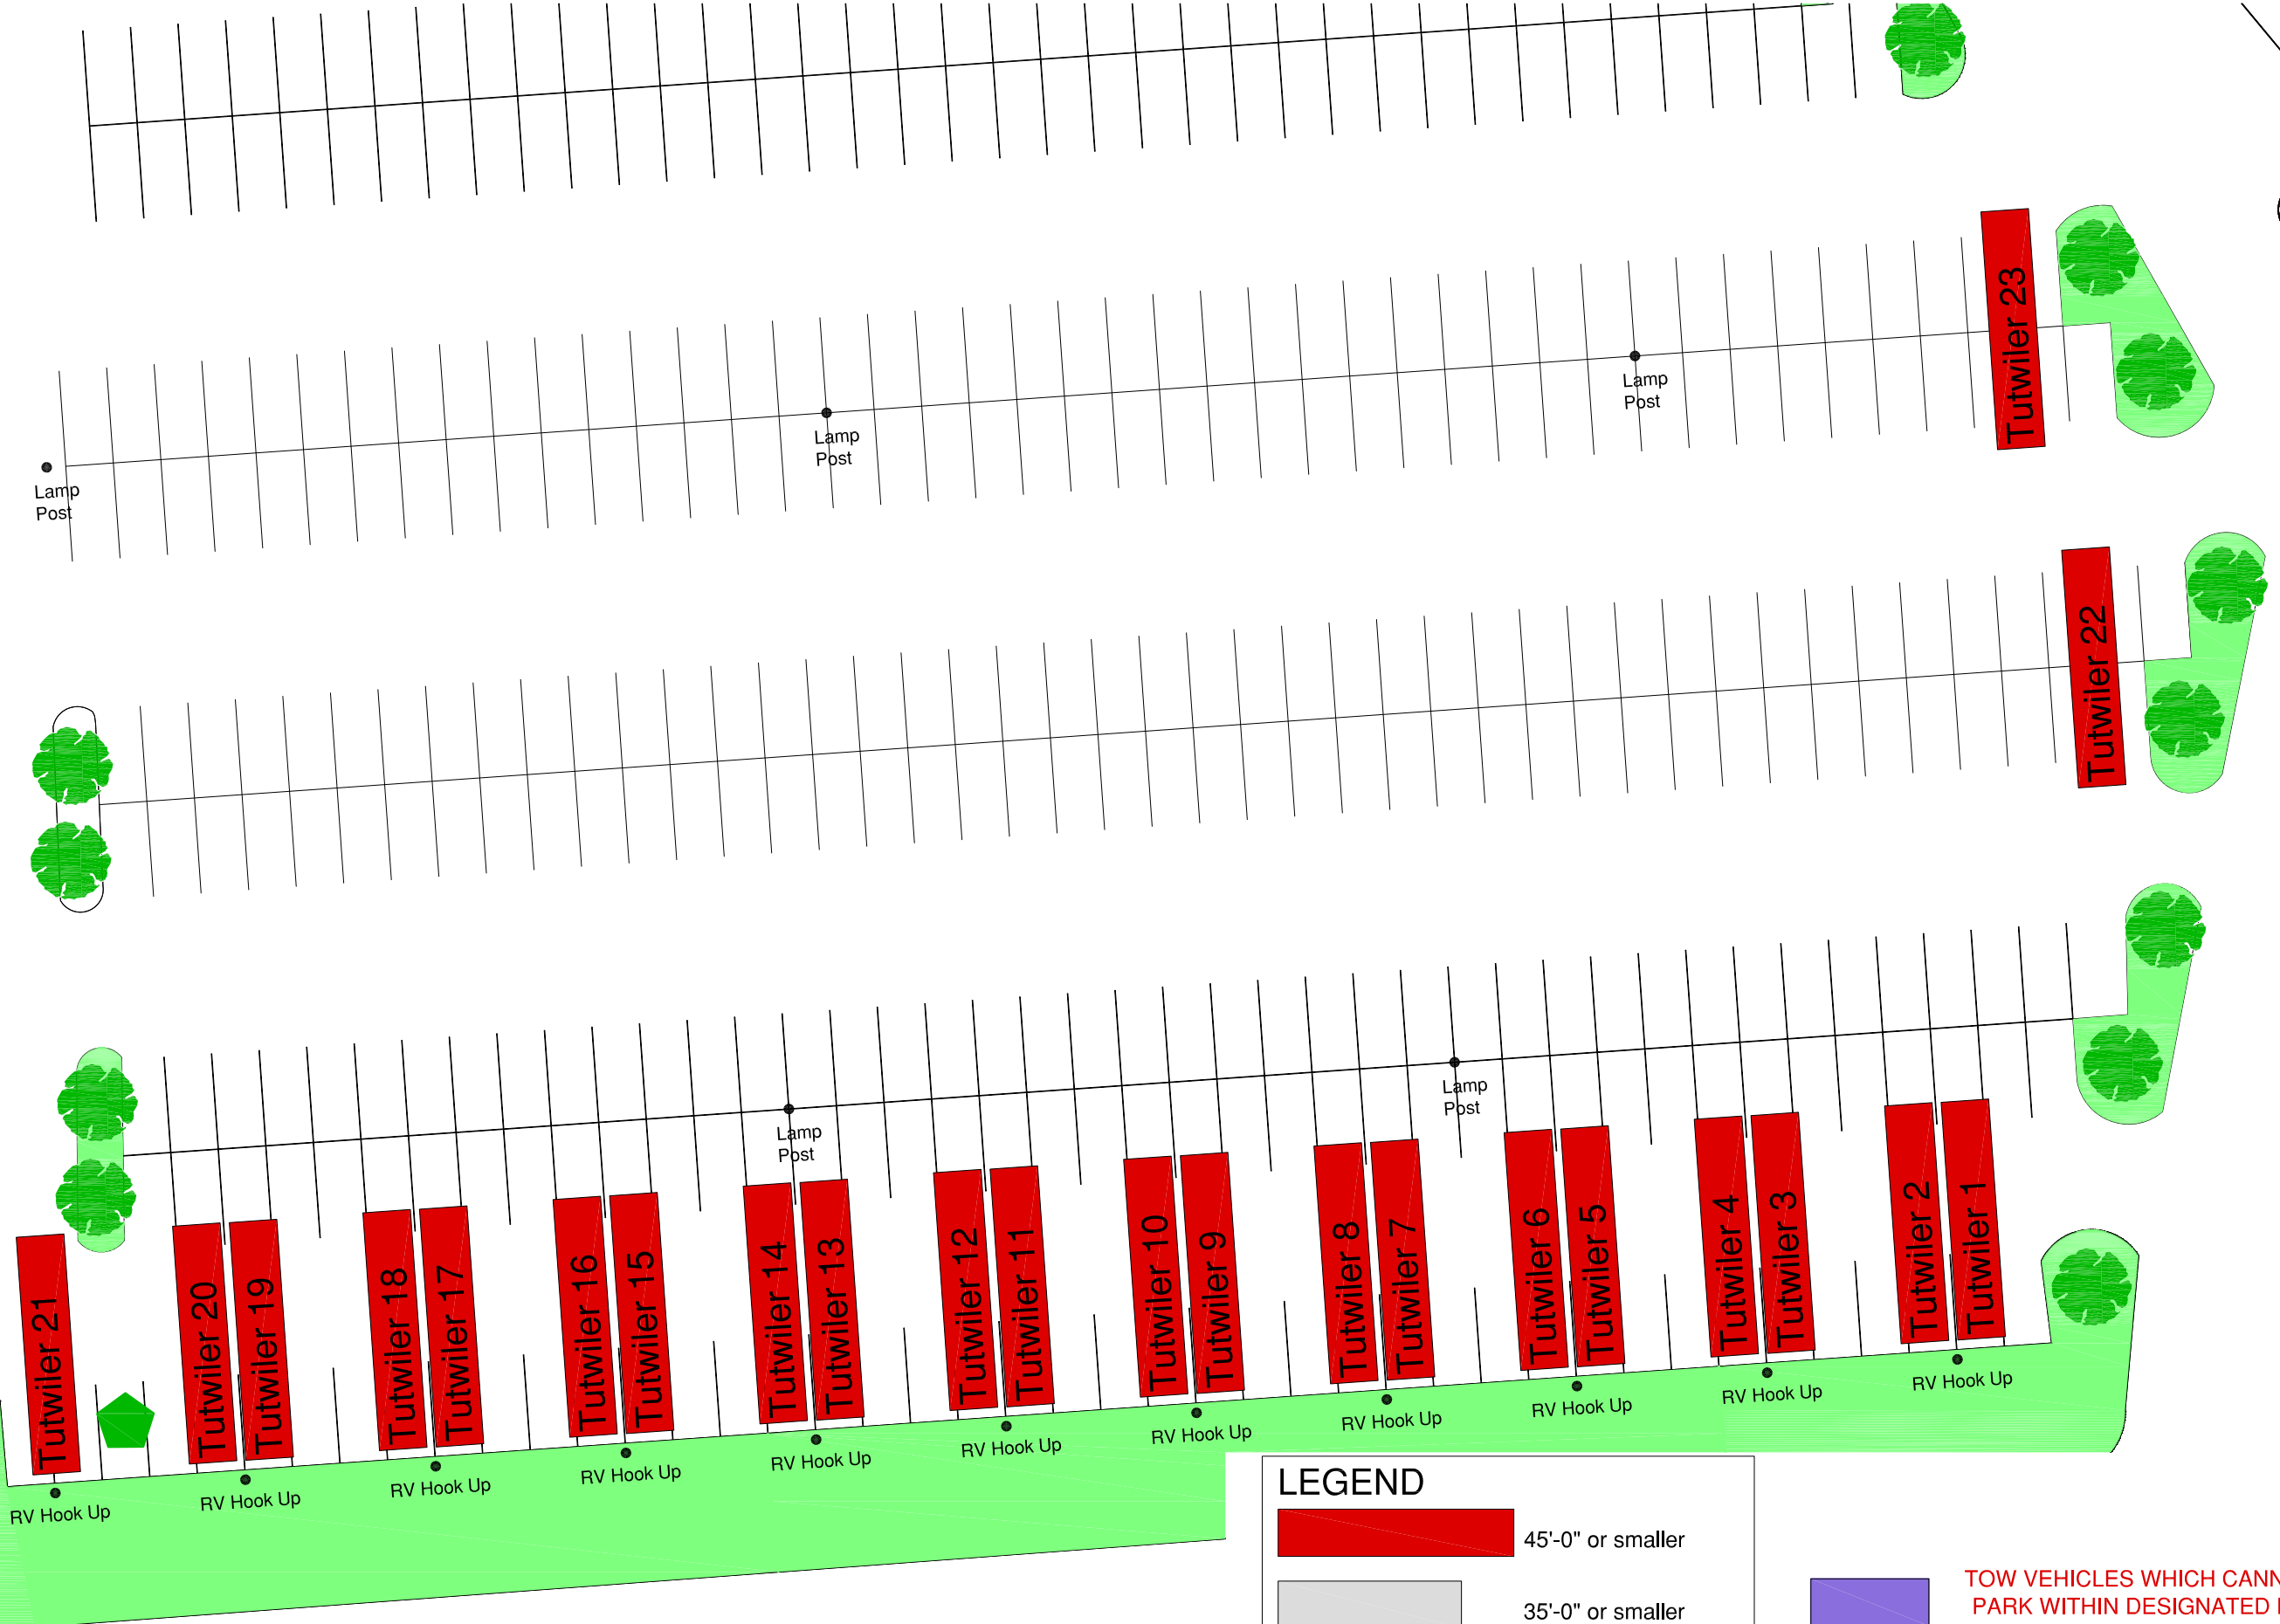

NO PARKING

LEGEND

-  45'-0" or smaller
-  35'-0" or smaller
-  30'-0" or smaller
-  COOKER

 TOW VEHICLES WHICH CANNOT PARK WITHIN DESIGNATED RV SPACES

 N

**UNIVERSITY OF ALABAMA
TUTWILER LOT**