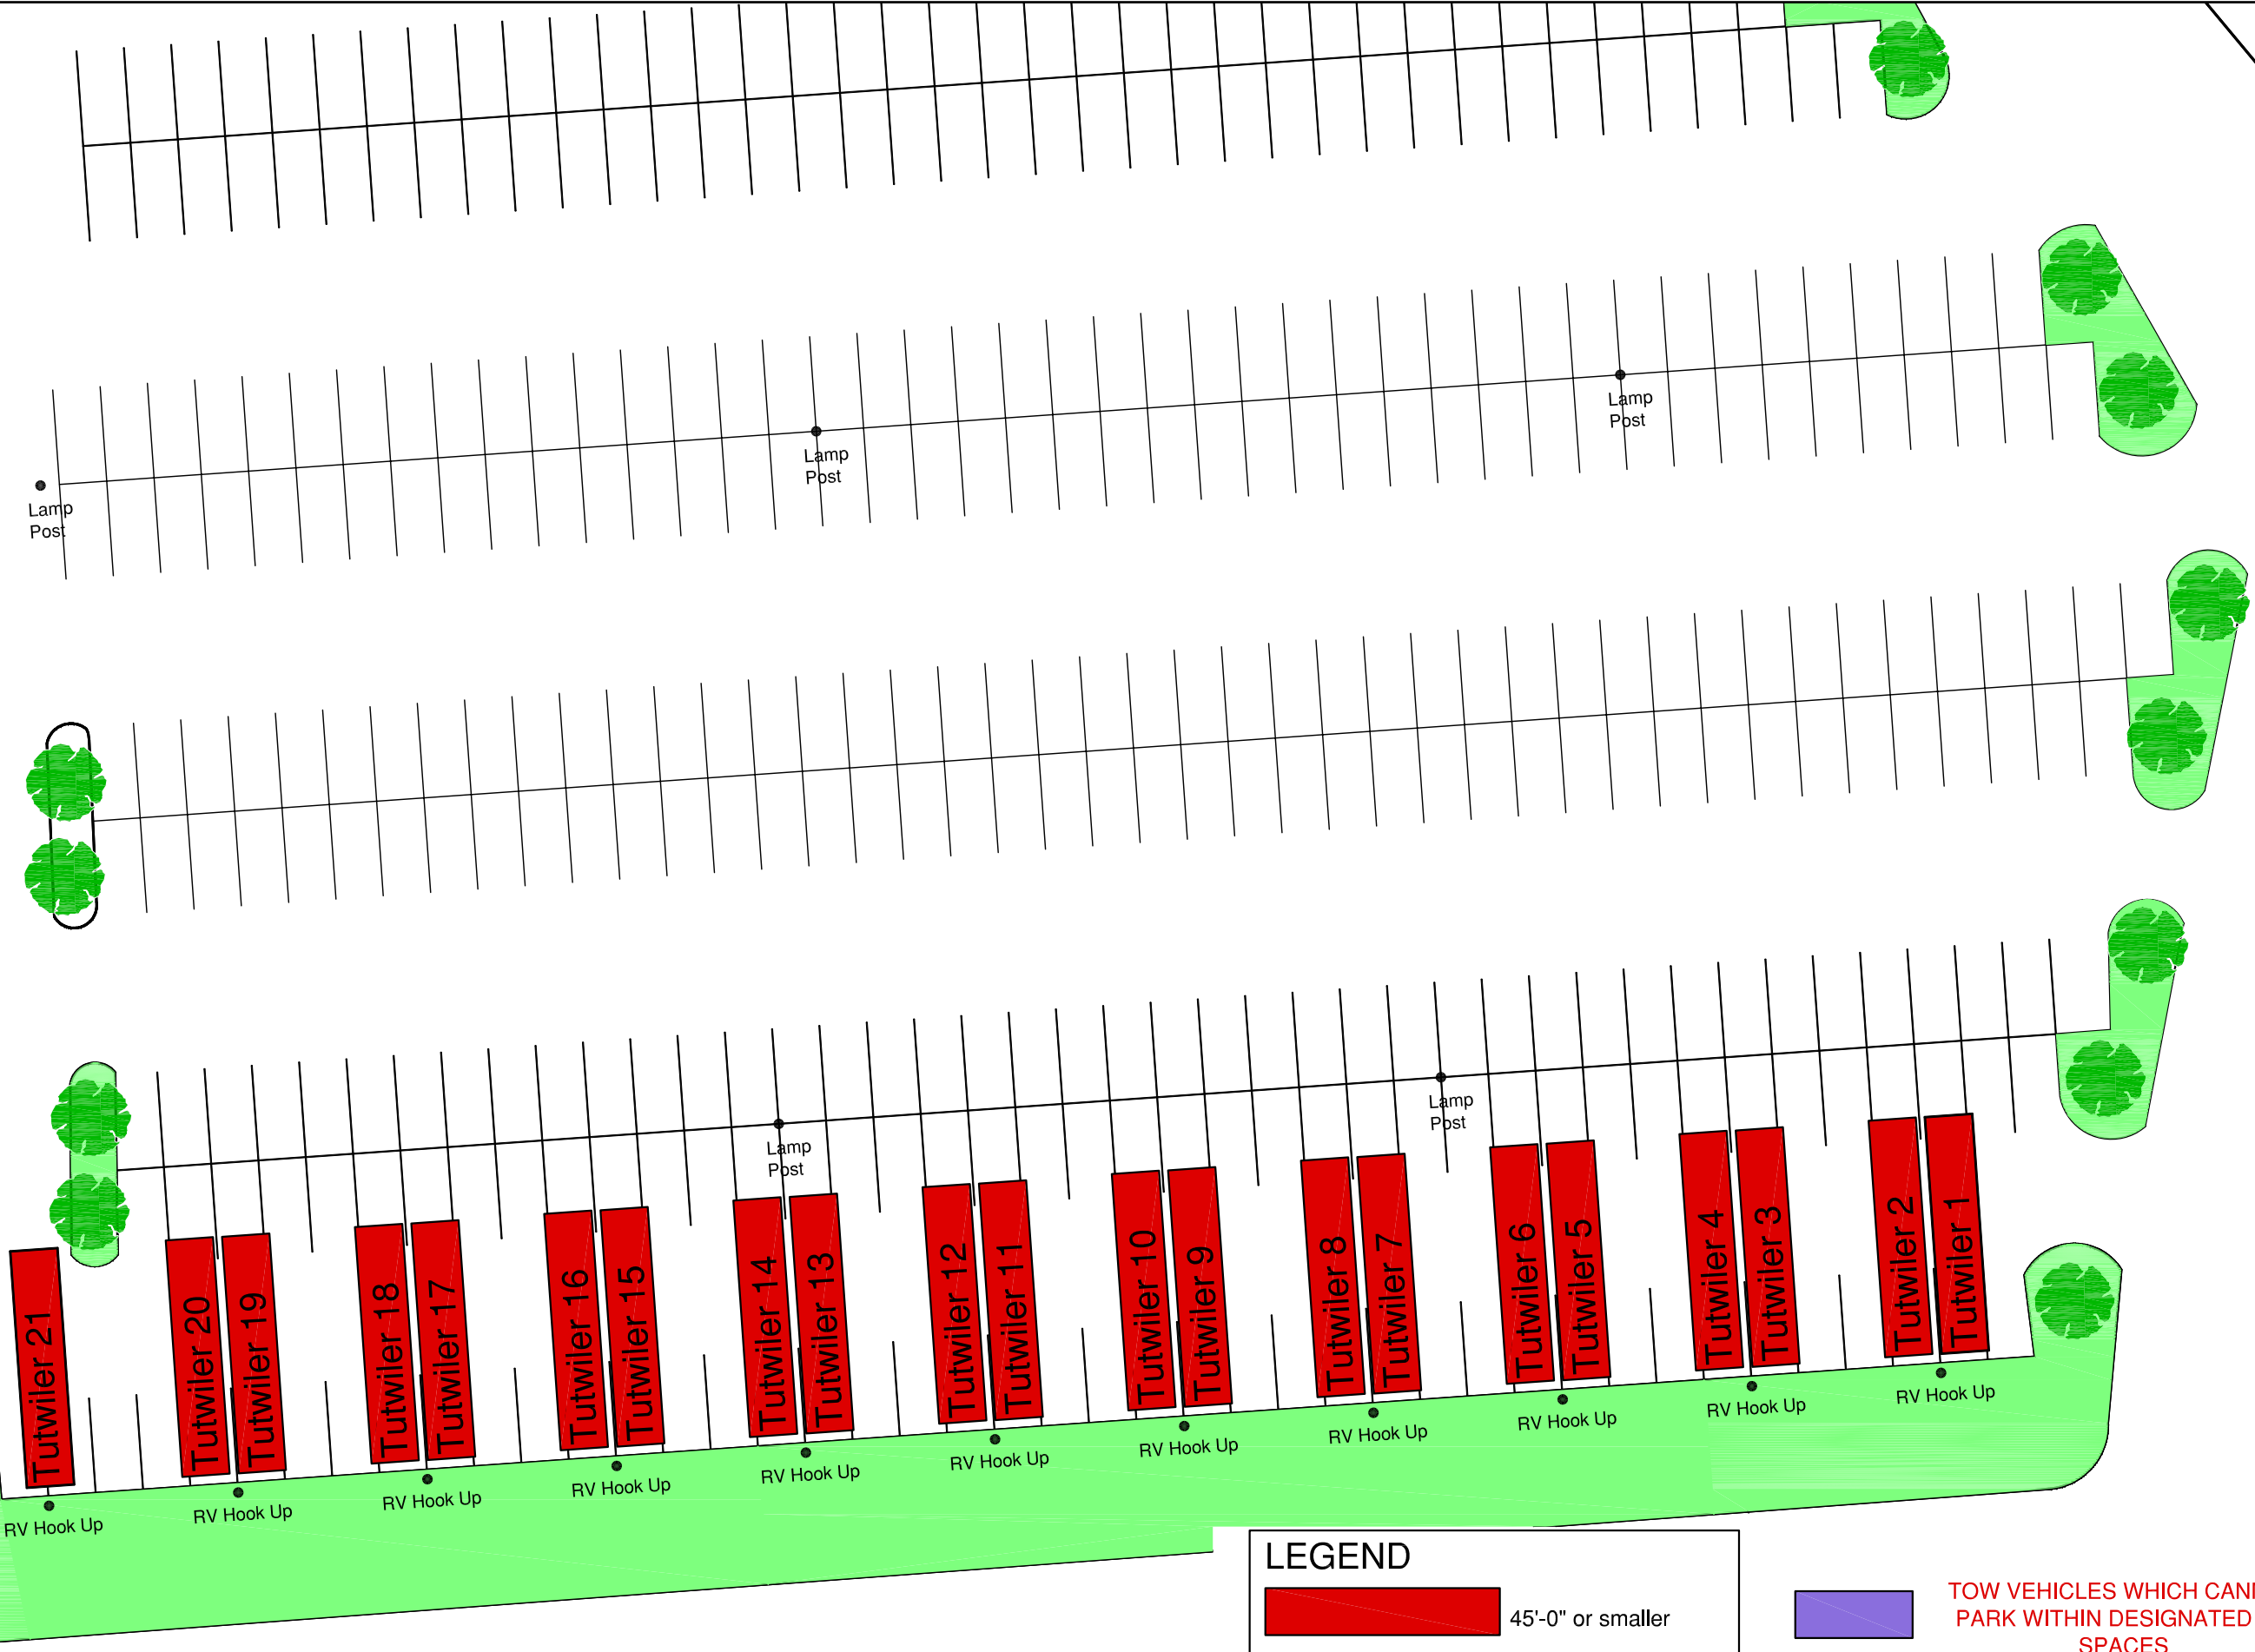

NO PARKING

**LEGEND**

	45'-0" or smaller
	35'-0" or smaller
	30'-0" or smaller

TOW VEHICLES WHICH CANNOT PARK WITHIN DESIGNATED RV SPACES

UNIVERSITY OF ALABAMA  
TUTWILER LOT