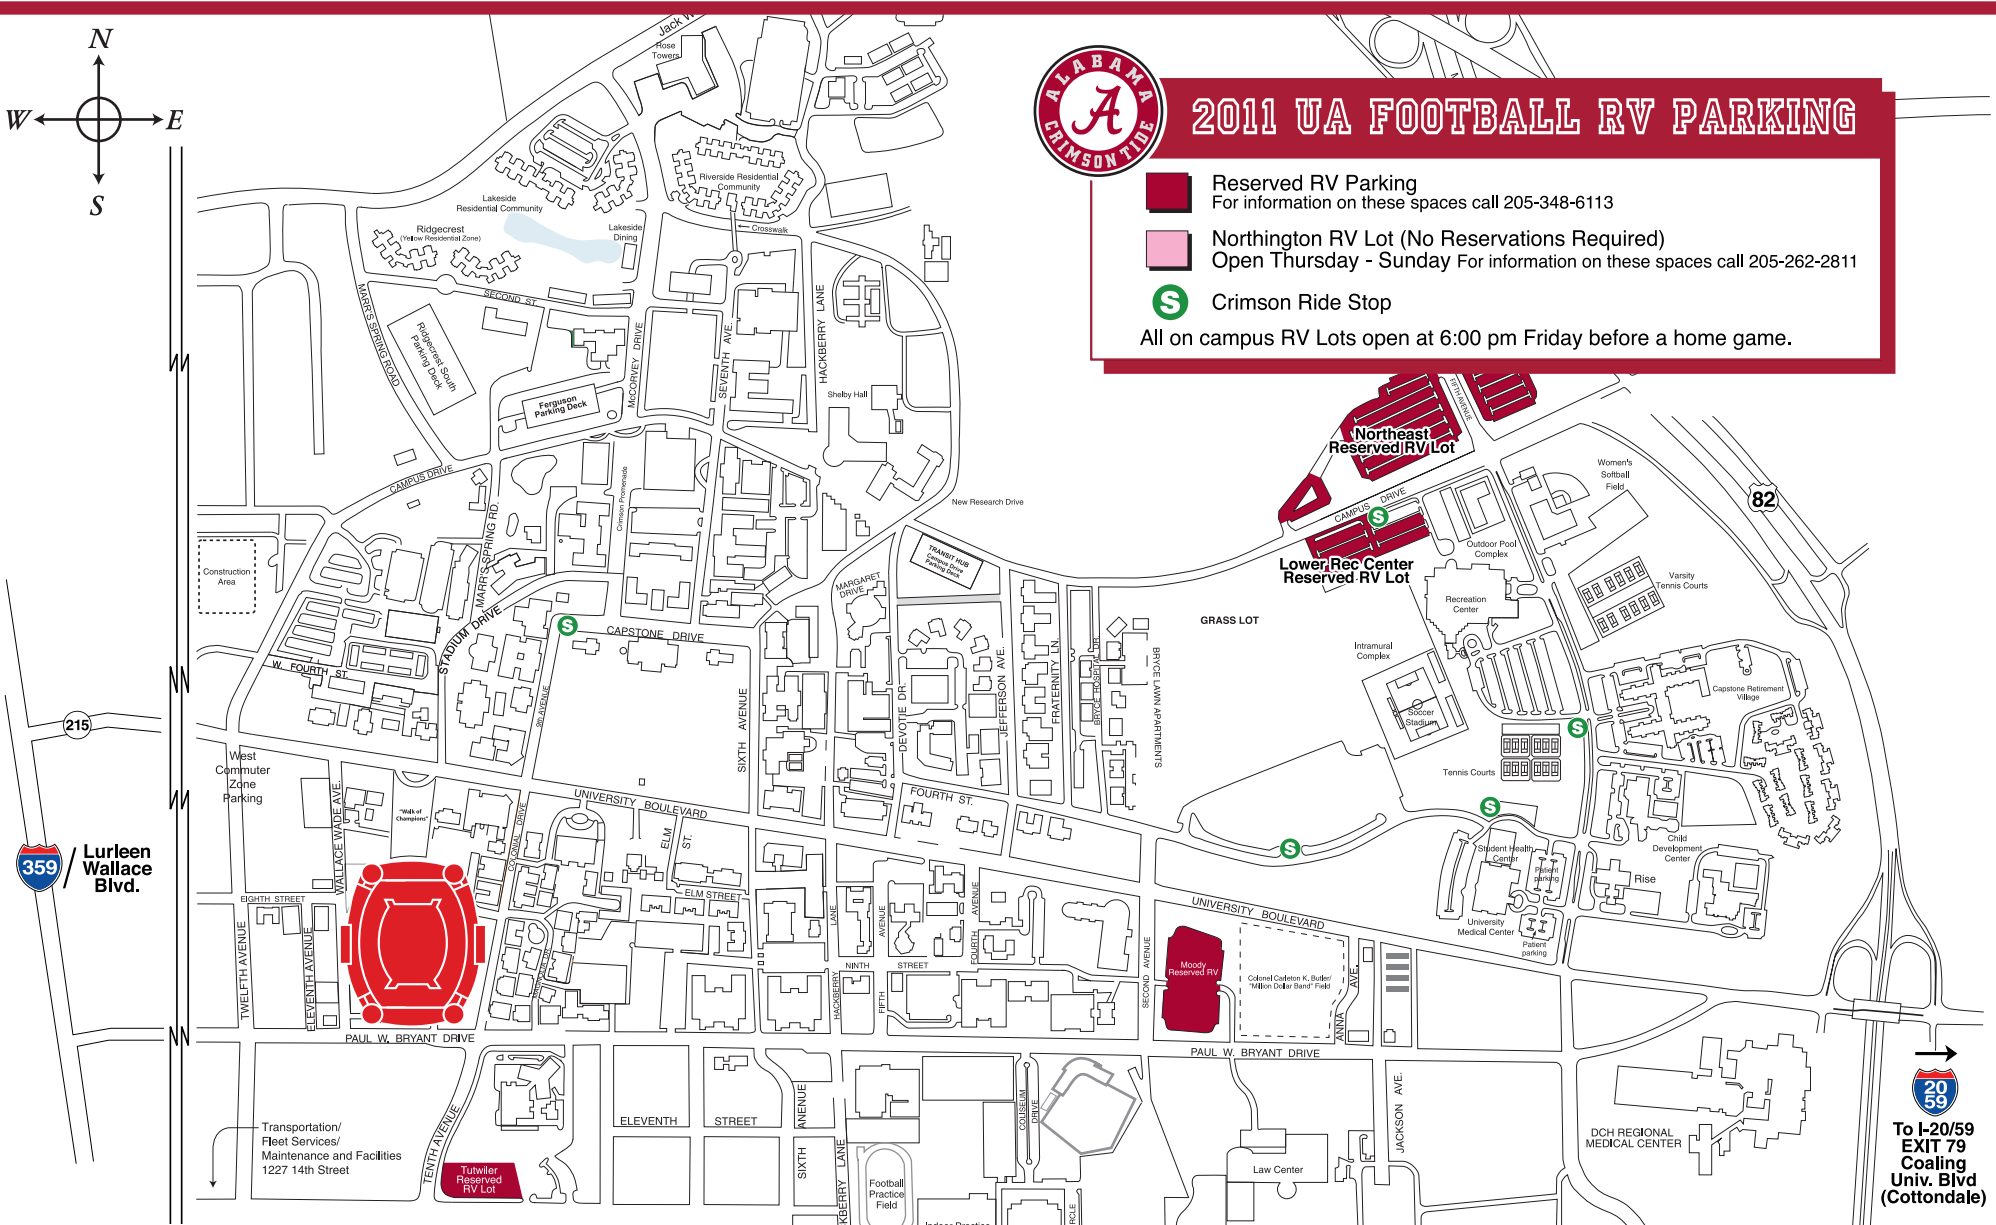

2011 UA FOOTBALL RV PARKING

-  **Reserved RV Parking**
For information on these spaces call 205-348-6113
-  **Northington RV Lot (No Reservations Required)**
Open Thursday - Sunday For information on these spaces call 205-262-2811
-  **Crimson Ride Stop**

All on campus RV Lots open at 6:00 pm Friday before a home game.

Lurleen Wallace Blvd.

To I-20/59
EXIT 79
Coaling
Univ. Blvd
(Cottondale)

To I-20/59
EXIT 73
McFarland Blvd.

THE UNIVERSITY OF
ALABAMA
 2011 RV PARKING

University Mall
NORTHINGTON RV LOT