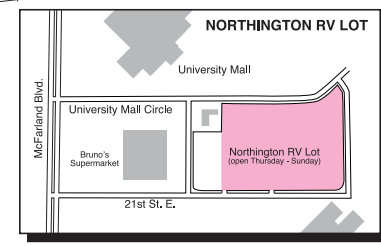

All on campus RV Lots open at 6:00 pm Friday before a home game.

Lurleen Wallace Blvd.

To I-20/59
EXIT 79
Coaling
Univ. Blvd
(Cottondale)

To I-20/59
EXIT 73
McFarland Blvd.

THE UNIVERSITY OF
ALABAMA
 2011 RV PARKING

University Mall
NORTHINGTON RV LOT